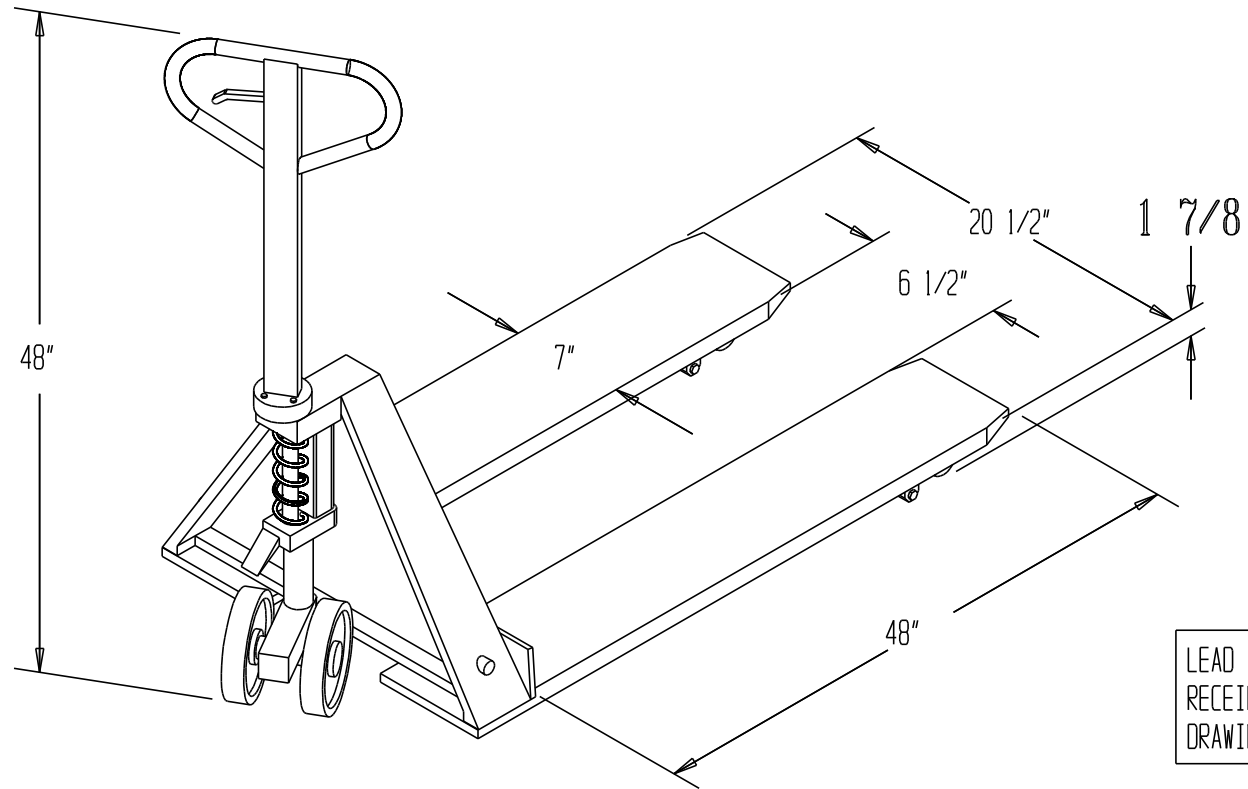

NOTE:
THIS PRODUCT MAY NOT
FIT SOME STANDARD
PALLETS.

MIN LOWERED HT 1 7/8"

PLEASE VERIFY YOUR
MINIMUM HT

LOW PROFILE PALLET TRUCK, PM4-2048-LP

LEAD TIME WILL START UPON
RECEIPT OF SIGNED APPROVAL
DRAWING

STANDARD FEATURES

MODEL NUMBER: PM4-2048-LP
OVERALL LENGTH OF FORKS IS 48 INCHES
OVERALL WIDTH OF FORKS IS 20 1/2 INCHES
LOWERED HEIGHT OF 1 7/8 INCHES
RAISED HEIGHT OF 6 INCHES
CAPACITY IS 4,000 LBS.
POLYURETHANE WHEELS